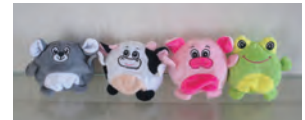

**santa claus
for hire**
see page 4

our 6 inches tall products | usable and playable all year long

FD-1506A • \$1.99

FD-1506B • \$1.99

FD-1506C • \$1.99

FD-1506D • \$1.99

FD-1504A • \$2.25

FD-1504B • \$2.25

FD-1504C • \$2.25

FD-1504D • \$2.25

FD-1531 • \$2.29

Also available in purple and brown.

FD-1524 • \$1.39

Also available in others colors.

FD-1507 • \$1.69

7 other plush animal toys available.

FD-1527 • \$2.29

7 other plush animal toys available.

Piggy banks | usable all year long

FD-1707 • \$1.99 [6 INCHES]

FD-1708 • \$ 2.25 [8 INCHES]

Colors may vary.

our 8 to 10 inches tall products | usable and playable all year long